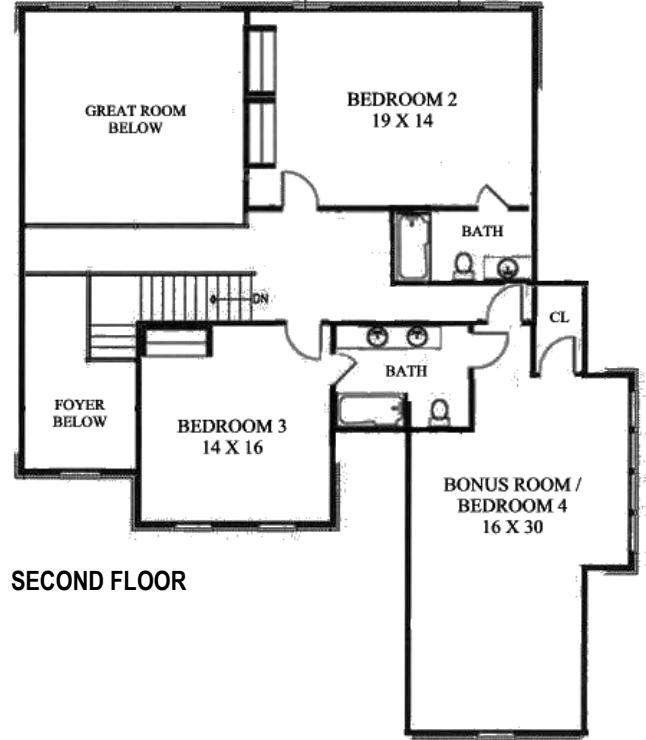

# FOR SALE

*3220 Angel's Way • Angel's Path • Perkins Township, Ohio*  
**\$564,900**

- œ 3,896 sq. ft. home
- œ 4 bedrooms
- œ 3 full bathrooms & 1 powder room
- œ First floor master suite with luxury bath & huge walk-in closet
- œ Two-story great room with fireplace, built-ins & unique architectural features
- œ Extra room on first floor could be media room or office
- œ Decorative niches throughout

## Exterior Features:

- Stone & stucco front elevation
- Pella windows
- Upgraded roof shingles
- 6" exterior walls with R19 insulation
- Grand front entry
- Custom designed landscaping
- Irrigation system
- Exterior water valves & GFI plugs
- 3-car garage
- Hot & cold water in garage
- 2 garage drains
- Lot size: 0.52 acre

SECOND FLOOR

FIRST FLOOR

© Nelson Design Group, LLC  
\*Actual construction & room dimensions may vary from plans.